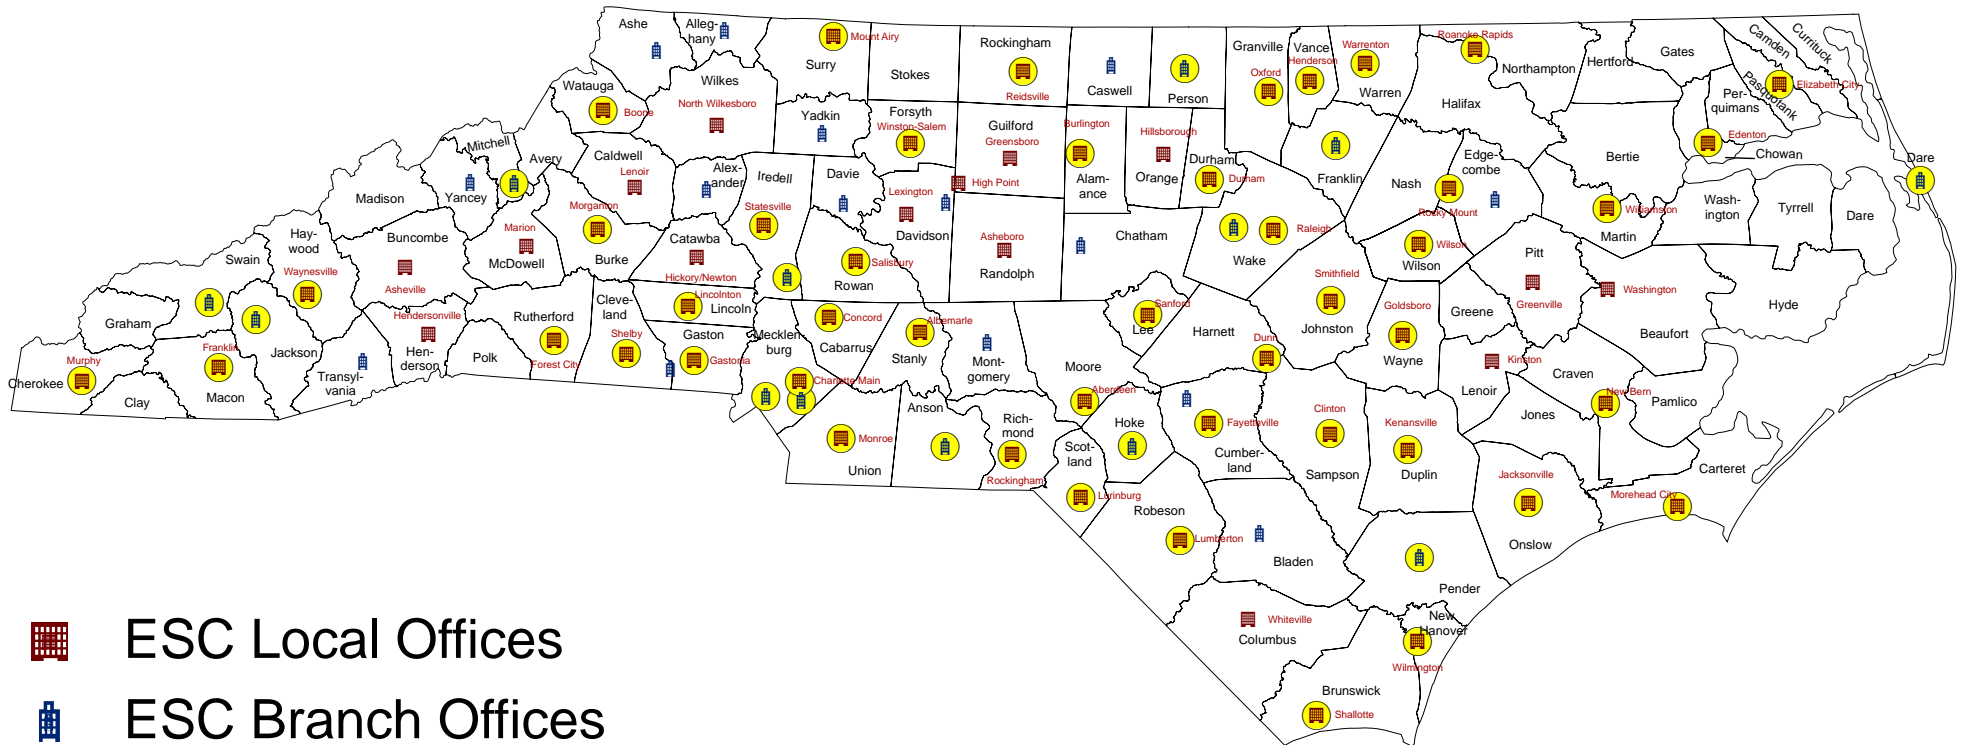

# Employment Security Commission Locations

-  ESC Local Offices
-  ESC Branch Offices
-  JobLink Career Centers

Note: Fifty-Nine Employment Security Commission Offices are chartered JobLink Career Centers. ESC staff provide full-or part-time services at all other non-ESC JobLink Centers.