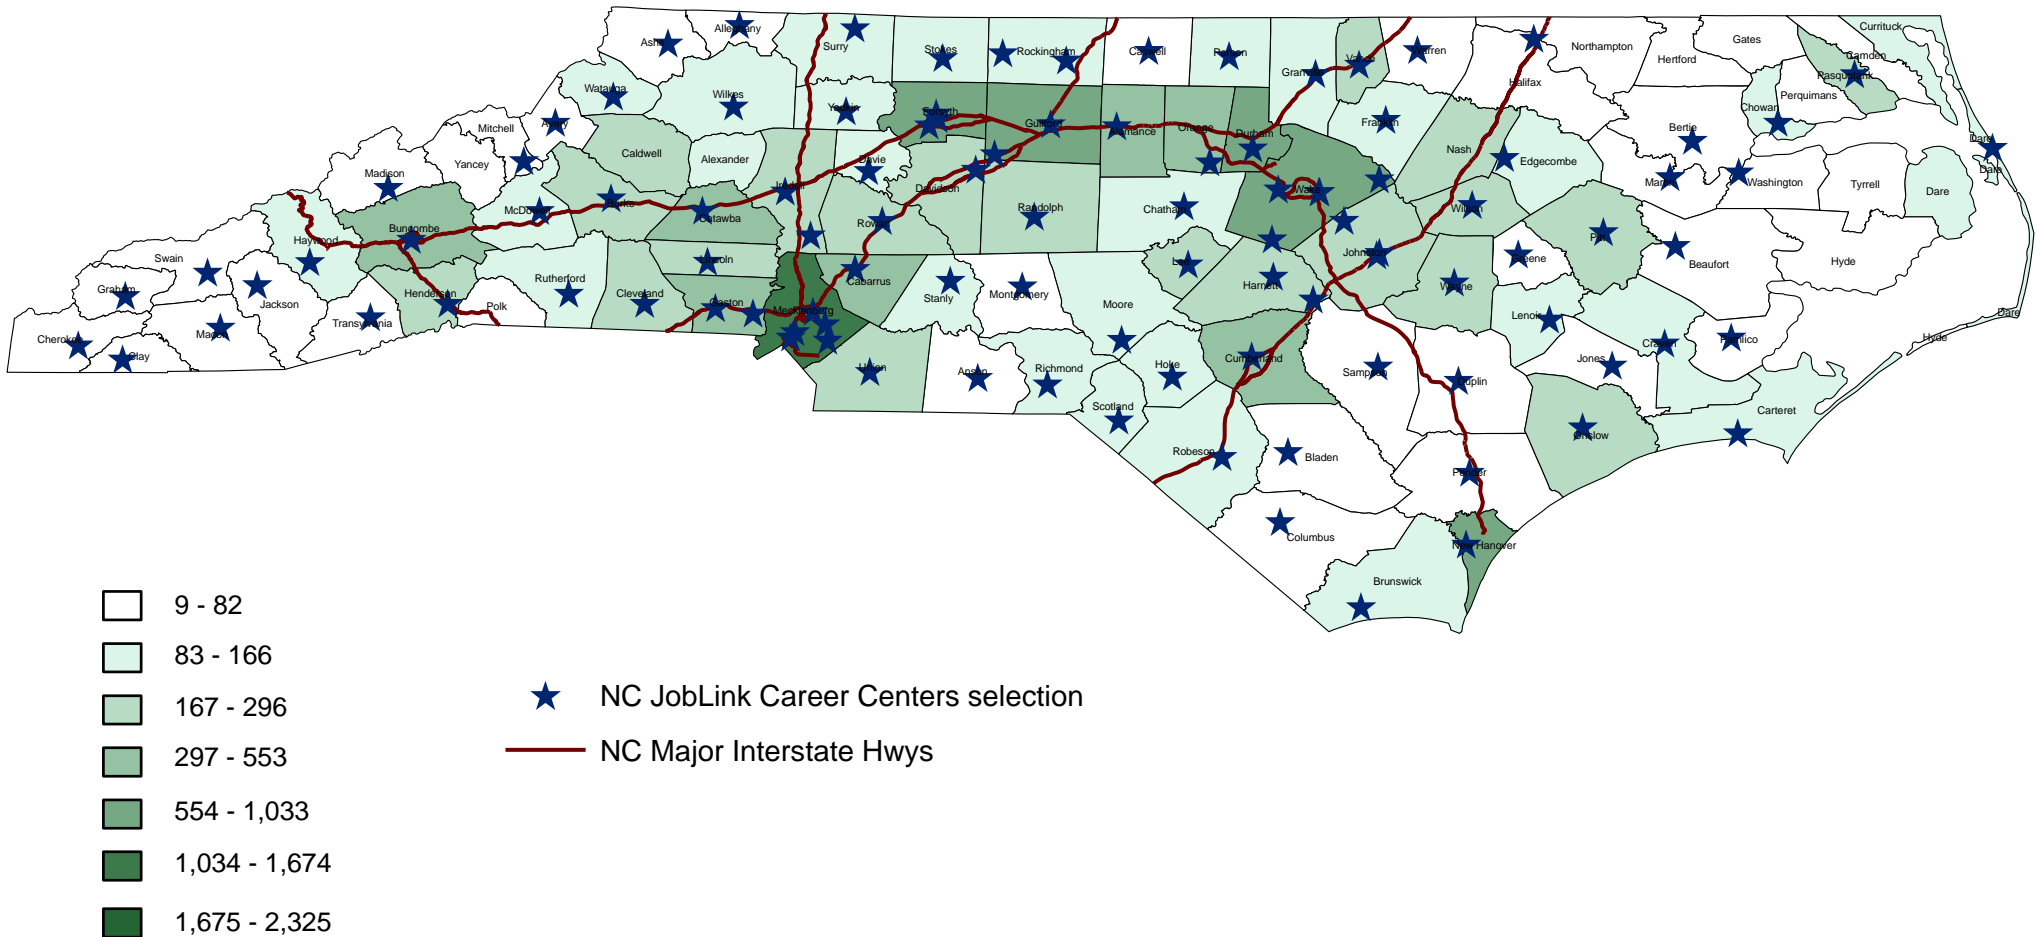

North Carolina County Population Density, July 2005 (Persons Per Square Mile)

Source: North Carolina State Data Center

Map prepared by the Labor Market Information Division of the Employment Security Commission of North Carolina 5_2007