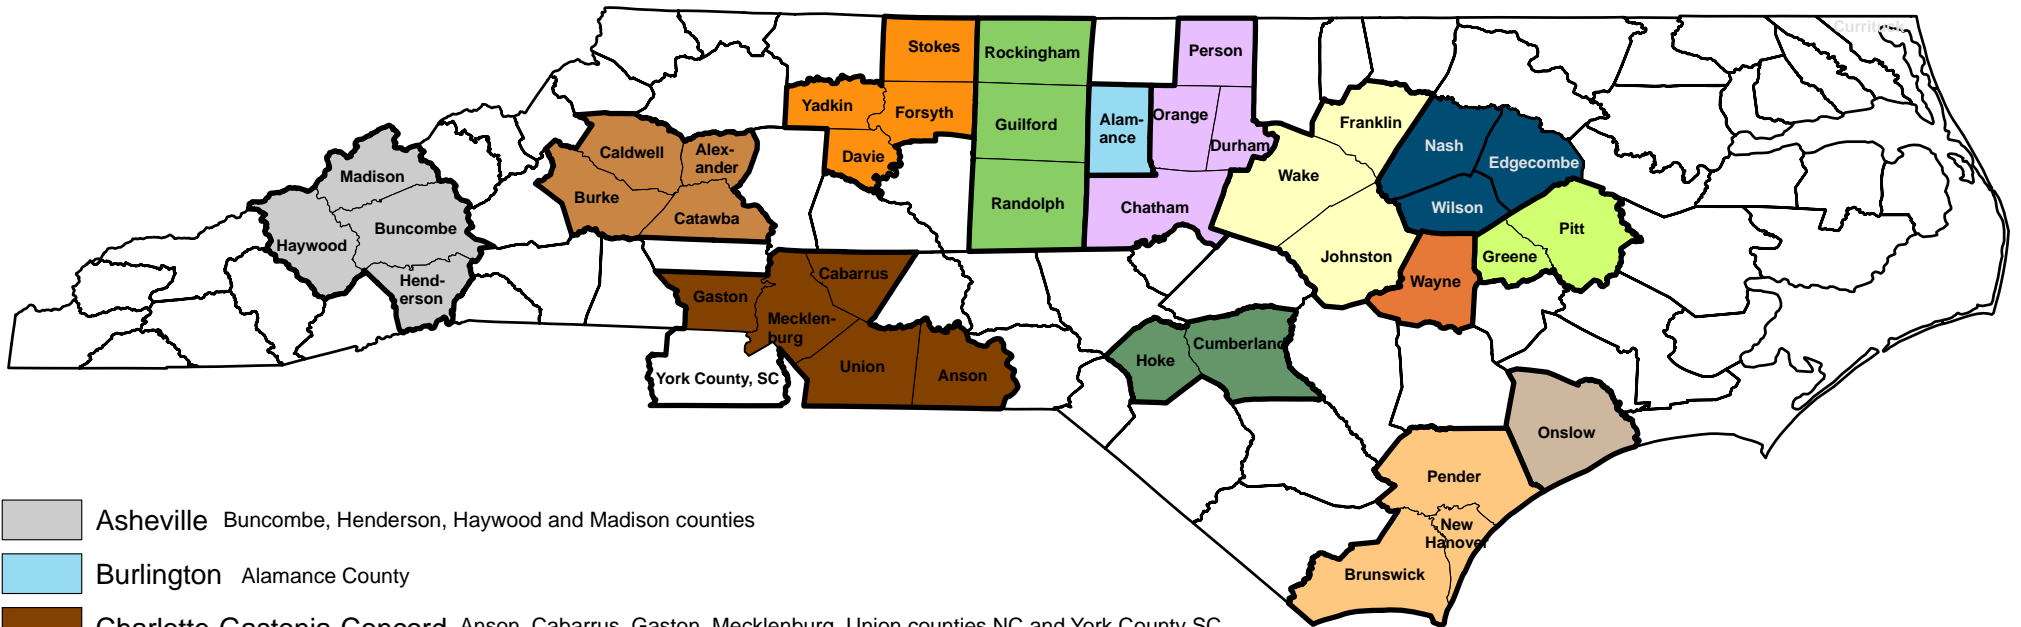

North Carolina Metropolitan Statistical Areas

- Asheville Buncombe, Henderson, Haywood and Madison counties
- Burlington Alamance County
- Charlotte-Gastonia-Concord Anson, Cabarrus, Gaston, Mecklenburg, Union counties NC and York County SC
- Durham-Chapel Hill Chatham, Durham and Orange counties
- Fayetteville Cumberland and Hoke counties
- Greensboro-High Point Guilford, Randolph and Rockingham counties
- Greenville Greene and Pitt counties
- Goldsboro Wayne County
- Hickory-Lenoir-Morganton Alexander, Burke, Catawaba and Caldwell counties
- Jacksonville Onslow County
- Raleigh-Cary Franklin, Johnston and Wake counties
- Rocky Mount Edgecombe, Nash and Wilson counties
- Wilmington Brunswick, New Hanover and Pender counties
- Winston-Salem Davie, Forsyth, Stokes, Yadkin counties

Note: Reporting for the Charlotte-Gastonia-Concord Metro includes York County, SC data.