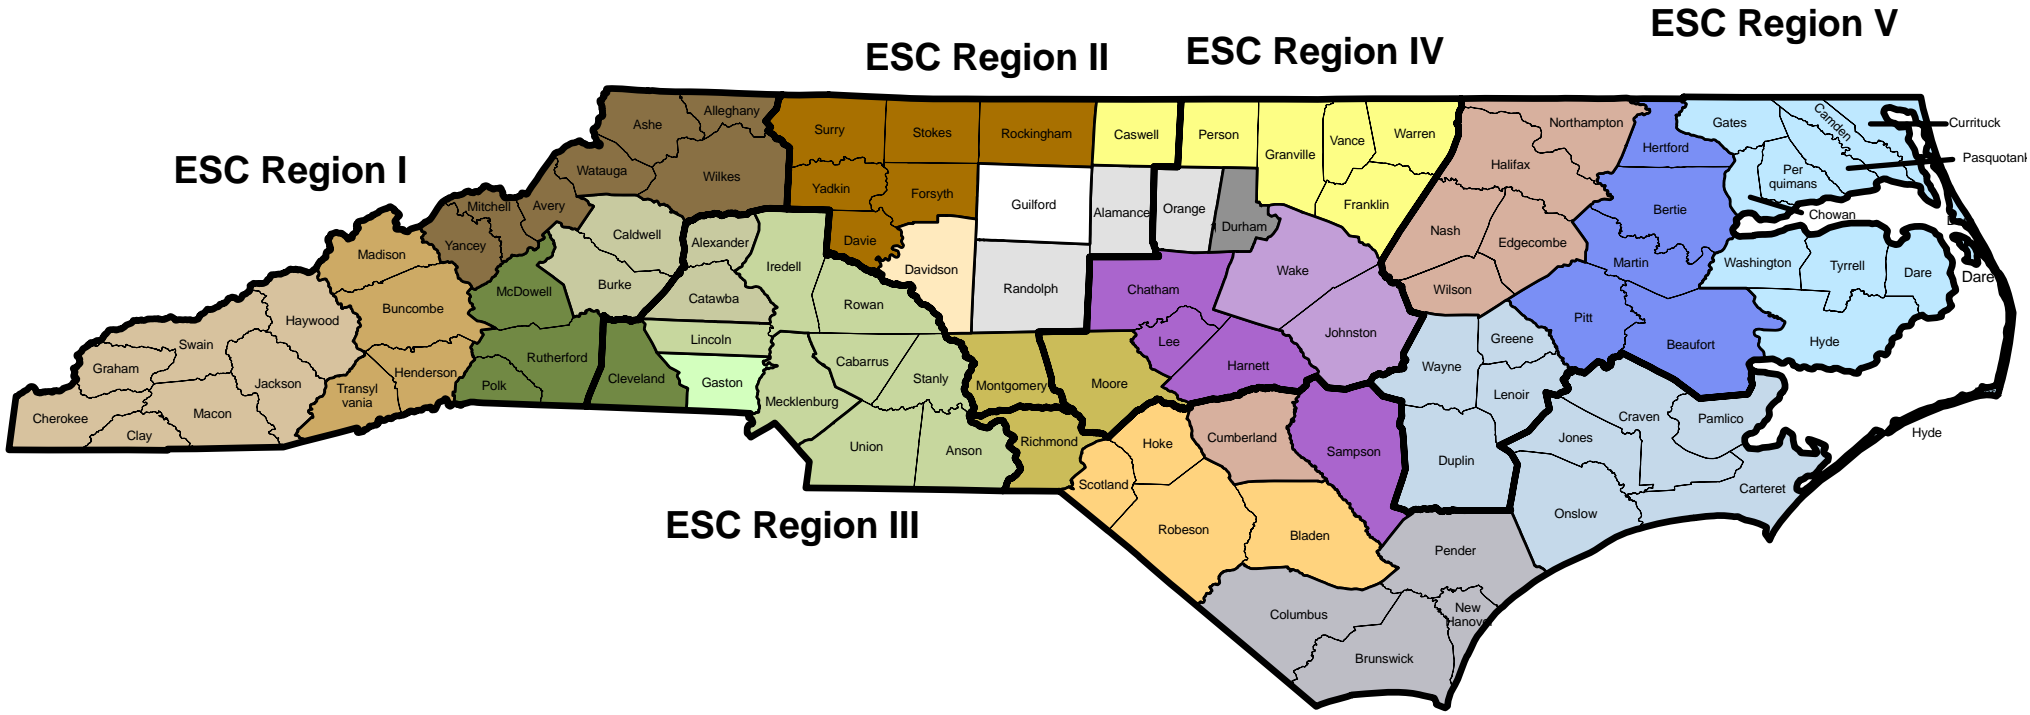

North Carolina

Employment Security Commission

Workforce Development Boards and ESC Regions

Workforce Development Boards

- | | | | | | |
|--|-----------------------|--|--------------------------------|--|----------------------|
| | Cape Fear | | Gaston | | Northwest Piedmont |
| | Capital Area | | Greensboro/High Point/Guilford | | Pee Dee |
| | Centralina | | High Country | | Turning Point |
| | Charlotte/Mecklenburg | | Kerr-Tar | | Southwestern |
| | Cumberland | | Lumber River | | Region C |
| | Davidson | | Mid-Carolina | | Region Q |
| | Durham | | Mountain Area | | Regional Partnership |
| | Eastern Carolina | | Northeastern | | Western Piedmont |