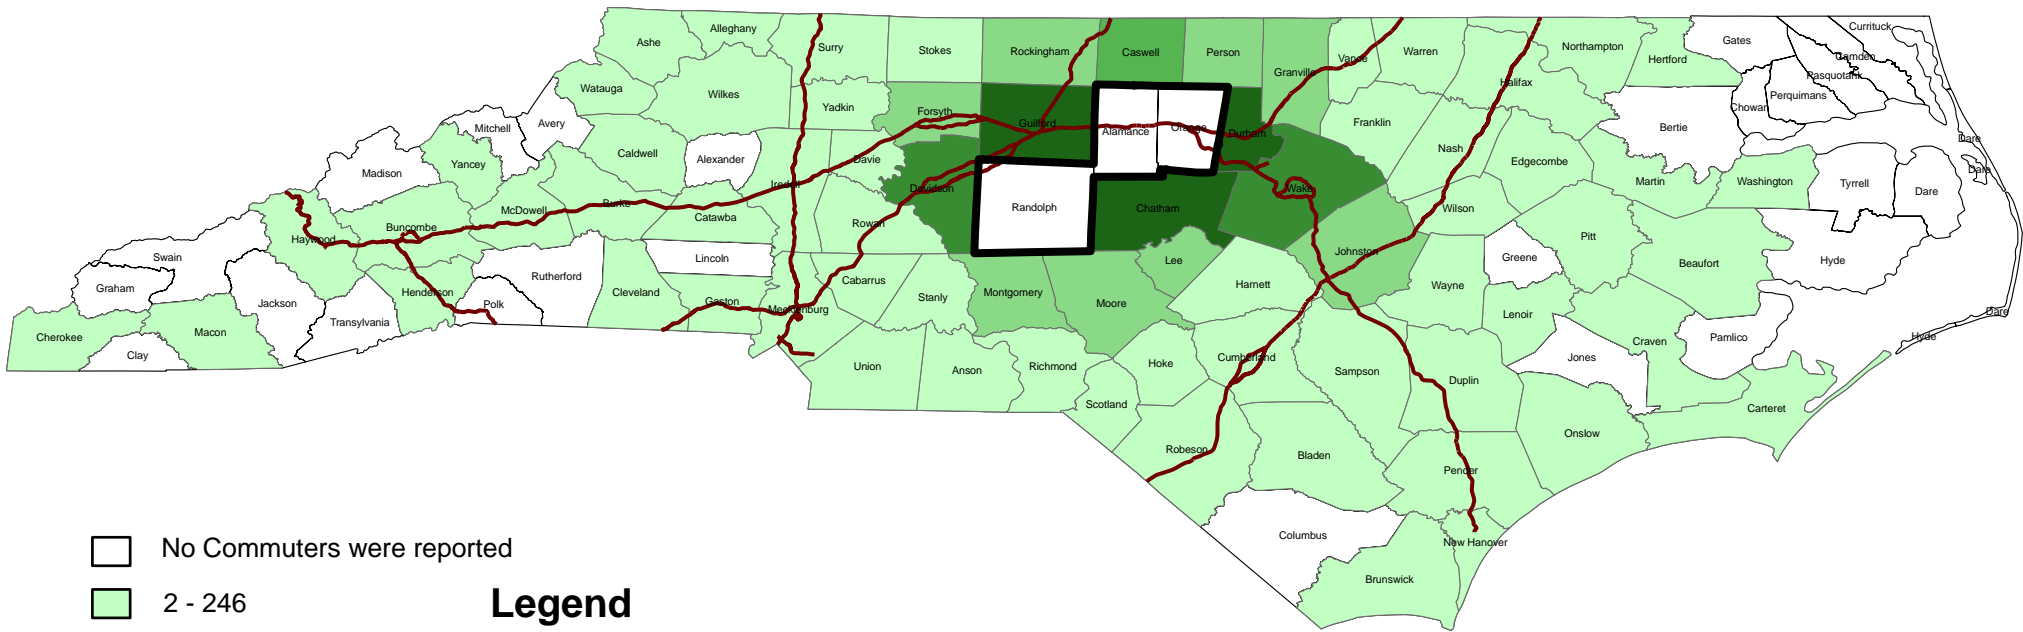

Workers Commuting Into Regional Partnership Workforce Development Board

-  No Commuters were reported
-  2 - 246
-  247 - 1,195
-  1,196 - 2,736
-  2,737 - 5,216
-  5,217 - 27,247

Legend

-  Regional Partnership WDB
-  NC Major Interstate Hwys

Note: The Regional Partnership Workforce Development Board has 167,978 workers commuting from other counties for work. Data is for North Carolina only and does not include other states. Alamance, Orange and Randolph counties comprise the Regional Partnership Workforce Development Board.

Source: 2000 Census