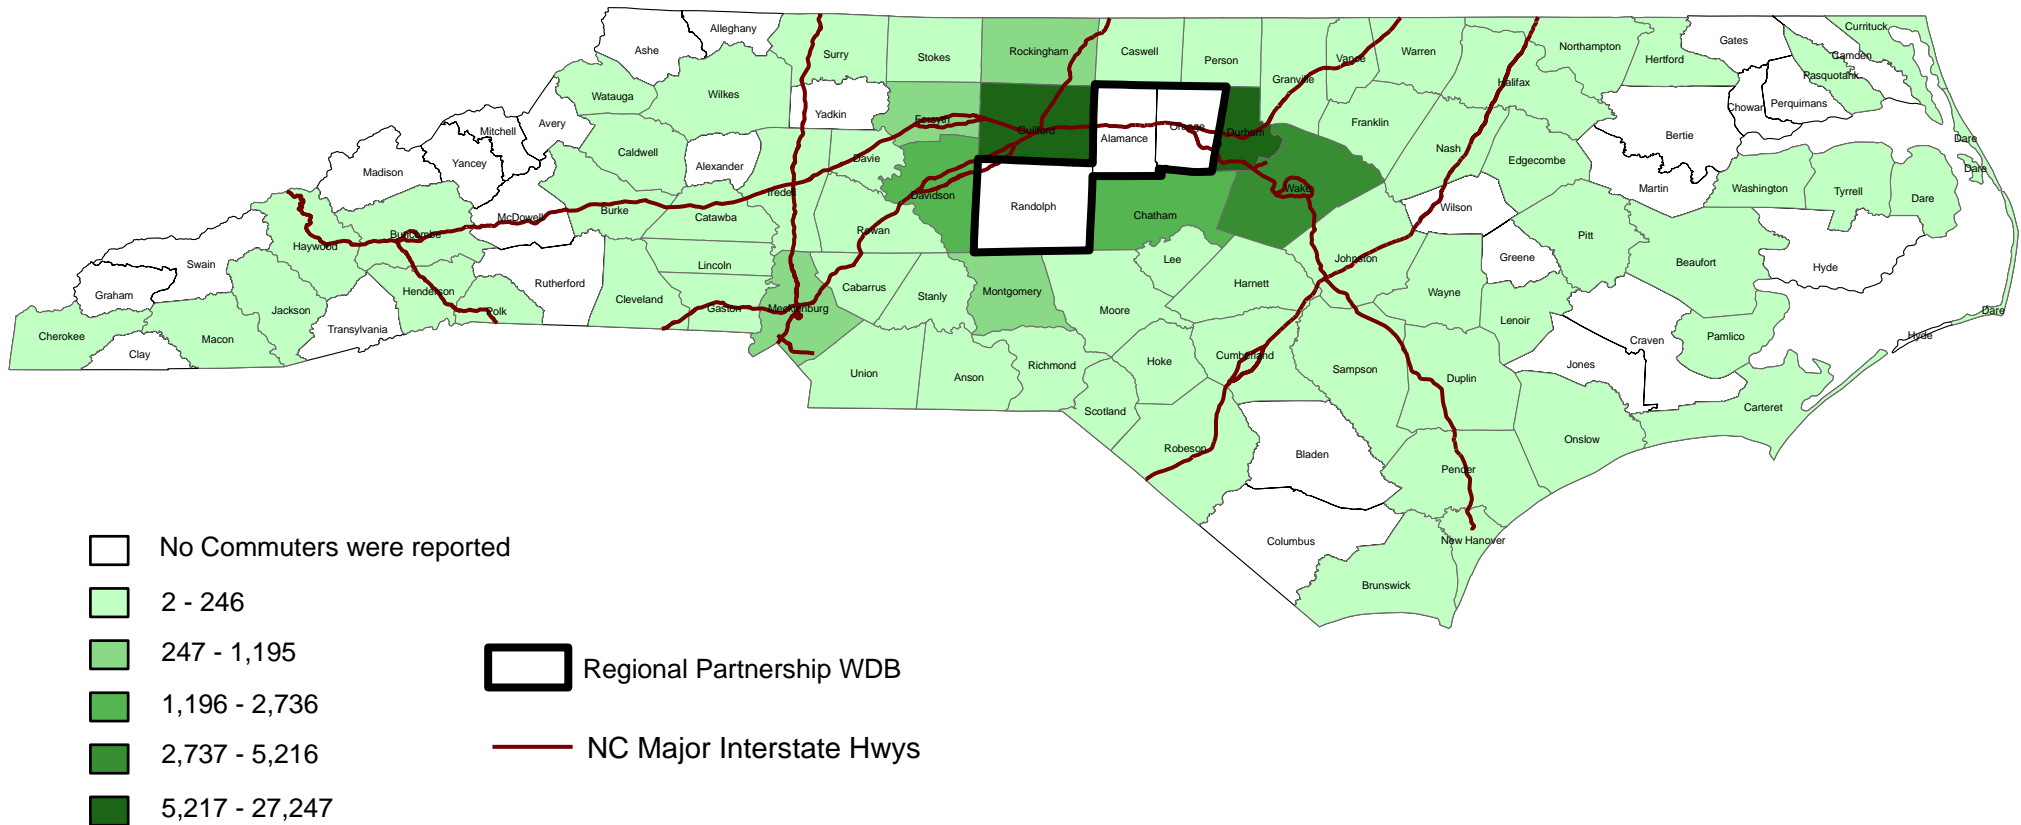

Workers Commuting Out Of Regional Partnership Workforce Development Board

Note: The Regional Partnership Workforce Development Board has 189,087 workers commuting to other counties for work. Data is for North Carolina only and does not include other states. Alamance, Orange and Randolph counties comprise the Regional Partnership Workforce Development Board.

Source: 2000 Census